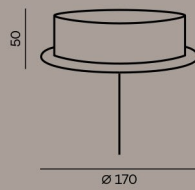

PC1291

PC1290

PC1289

Canopy for PC1291

Canopy for
PC1290, PC1289

p. 6—7 | PH9982

PC1289 (CGC23, CGSU66, CCS2910, CCSC2909, CECL1918)

GLASS COLOUR: transparent glass
GLASS SURFACE: glossy surface
BODY FINISH: metal – grey-beige matte powder coating