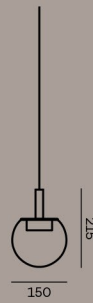

PC1291

PC1290

PC1289

Canopy for PC1291

Canopy for
PC1290, PC1289

p. 6—7 | PH9982

PC1289 (CGC23, CGSU66, CCS2910, CCSC2909, CECL1918)

GLASS COLOUR: transparent glass
GLASS SURFACE: glossy surface
BODY FINISH: metal – grey-beige matte powder coating

CANOPY FINISH: metal – grey-beige matte powder coating

CABLE COLOUR: textile cable – light grey

PC1290 (CGC515, CGSU66, CCS2893, CCSC2892, CECL1918)

GLASS COLOUR: amber – transparent glass
GLASS SURFACE: glossy surface
BODY FINISH: metal – okra matte powder coating
CANOPY FINISH: metal – okra matte powder coating

CABLE COLOUR: textile cable – light grey

PC1291 (CGC46, CGSU66, CCS2891, CCSC2890, CECL1918)

GLASS COLOUR: light pink – transparent glass
GLASS SURFACE: glossy surface
BODY FINISH: metal – pink matte powder coating
CANOPY FINISH: metal – pink matte powder coating

CABLE COLOUR: textile cable – light grey

PC12910 (CGC2889, CGSU66, CCS2895, CCSC2894, CECL1918)

GLASS COLOUR: light smoke brown – transparent glass

GLASS SURFACE: glossy surface
BODY FINISH: metal – khaki matte powder coating