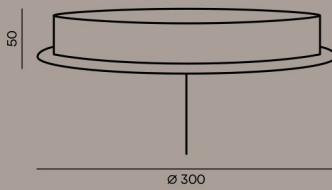

PC1291

PC1290

PC1289

Canopy for PC1291

Canopy for
PC1290, PC1289

p. 6—7 | PH9982

PC1289 (CGC23, CGSU66, CCS2910, CCSC2909, CECL1918)

GLASS COLOUR: transparent glass
GLASS SURFACE: glossy surface
BODY FINISH: metal – grey-beige matte powder coating